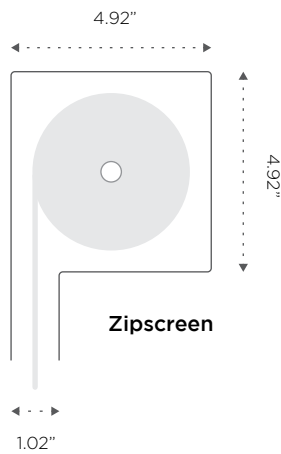

Home Automation
Integration

Capacity

Dimensions

System Options

Colors

X-Weave Solar Screen Color Options

Your Zipscreen® System Supplier

800-552-5100