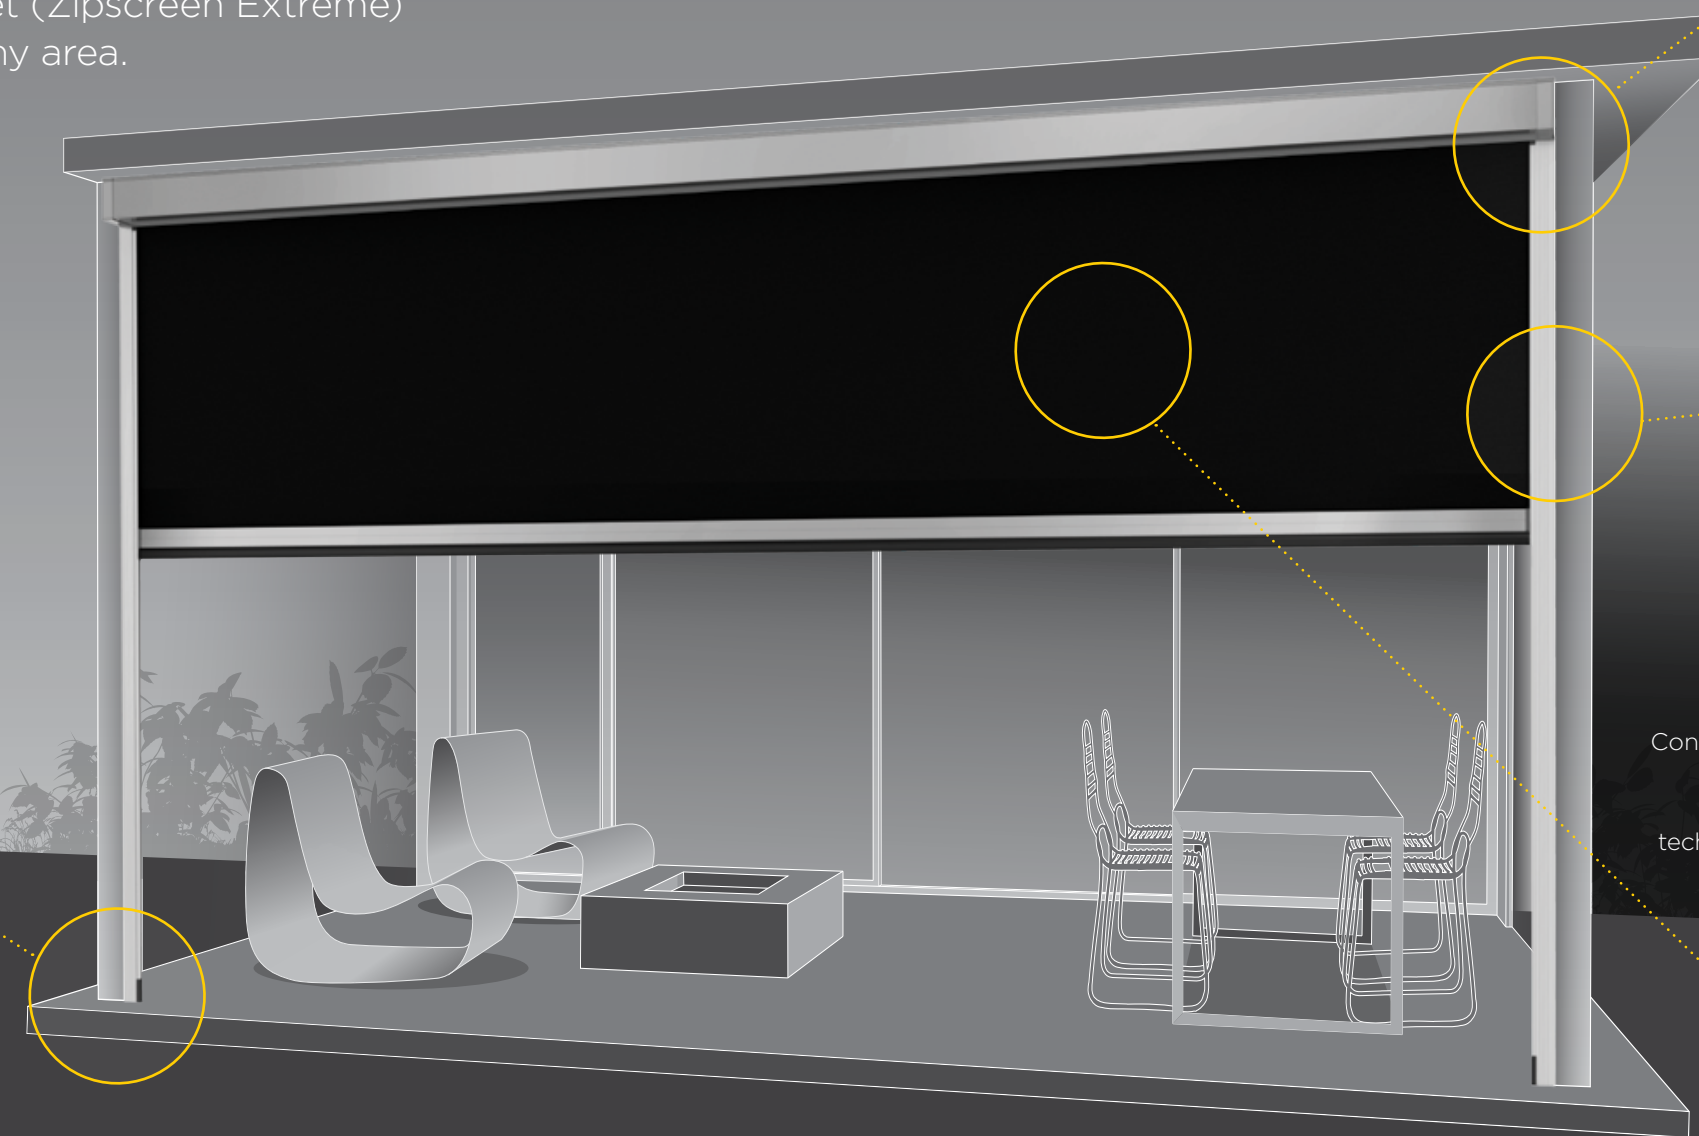

Sleek, secure, and durable, your custom designed system can be made in widths up to 23 feet (Zipscreen Extreme) and drops to 13 feet to fit almost any area.

Custom Headbox Configuration

Customize the look of your Zipscreen by choosing a headbox that matches the style of your home.

The headboxes are manufactured from high-quality aluminum and feature a modern, square profile with the option for a full or semi-enclosed cassette or fascia.

Hidden Fabric Retention

Concealed within the side channels, z-LOCK™ securely holds the fabric in position, creating a smooth, frictionless path for the shade. The zip-guided technology ensures zero gaps between the fabric and the side channels for a perfect seal on all sides.

Solar Screen Protection

Defy the elements with solar screen fabric made for the outdoors. Pair your Zipscreen system with Rollease Acmeda's durable Texstyle X-Weave fabric to protect against harsh sunlight, rain, and insects while preserving the view. X-Weave is available in 5% and 10% openness, in a range of 11 colors.

One Action Ultra-Lock

Exclusive to the Zipscreen system, the patented Ultra-Lock hidden locking mechanism integrates into the side channels. Durable, reliable and completely unobtrusive, Ultra-Lock secures and tensions the shade for a smooth, taut fabric finish.