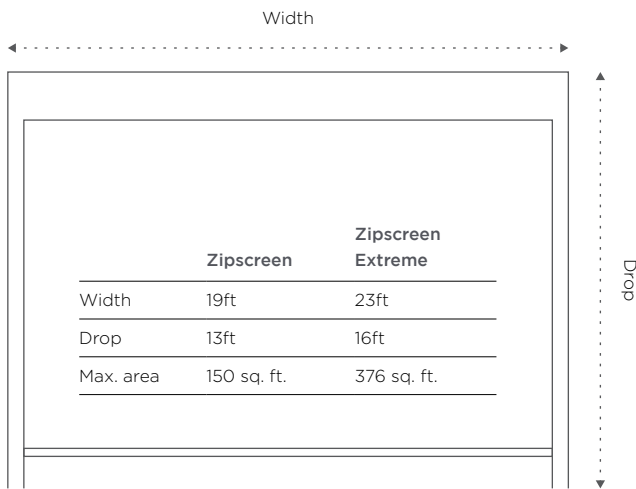

Sleek, secure, and durable, your custom designed system can be made in widths up to 23 feet (Zipscreen Extreme) and drops to 13 feet to fit almost any area.

Custom Headbox Configuration

Customize the look of your Zipscreen by choosing a headbox that matches the style of your home.

Zipscreen® Control Options

“Hey Siri...
open my shades”

Manual

Control your Zipscreen system manually using a cost-effective spring or crank solution. Simply open or close your shade by hand using the weight bar, or by winding the detachable crank handle.

Home Automation
Integration

Capacity

Dimensions

System Options

Colors

X-Weave Solar Screen Color Options

Your Zipscreen® System Supplier

800-552-5100