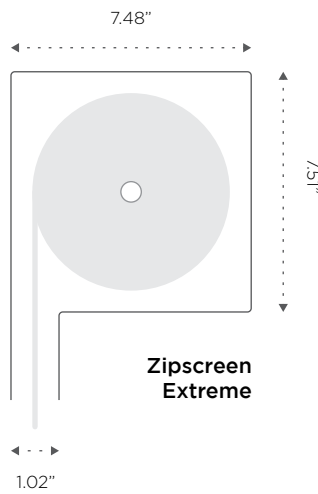

Dimensions